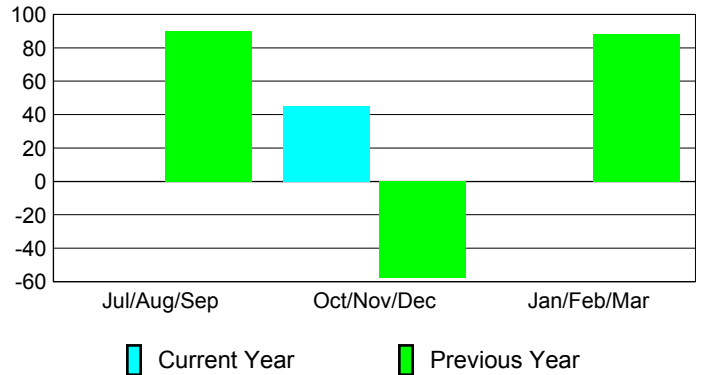

Membership Results
2012-2013

Membership
2011-2012

Month	Net Memb Goal	Actual New Memb	Actual Dropped Memb	Gain/Loss of Memb	Gain/Loss of Memb
Jul/Aug/Sep		58	-58	0	90
Oct/Nov/Dec		100	-55	45	-58
Jan/Feb/Mar					88
Totals		158	-113	45	120

Membership Results 2012-2013

Goal, New, Dropped, Gain/Loss

Comparison of Membership Gain/Loss

Current Year Compared to the Previous Year

Gender Comparison 2012-2013

Jan/Feb/Mar

Male

Female