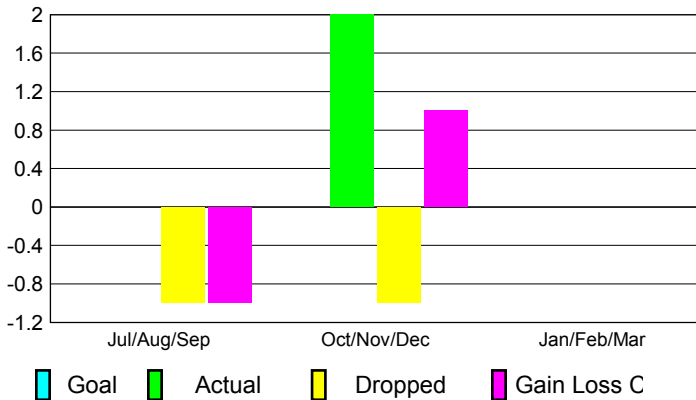

2012-2013 GMT Reports for District (or Undistricted) **District 301D2**

GMT: Doctor DATUK K NAGARATNA

Location: PHILIPPINES

GMT CA: 5

CLUBS

Club Results
2012-2013

Clubs
2011-2012

Month	New Club Goal	Actual New Clubs	Actual Dropped Clubs	Gain/Loss of Clubs	Gain/Loss of Clubs
Jul/Aug/Sep		0	-1	-1	2
Oct/Nov/Dec		2	-1	1	-3
Jan/Feb/Mar					3
Totals		2	-2	0	2

Club Results 2012-2013

Goal, New, Dropped, Gain/Loss

Comparison of Club Gain/Loss

Current Year Compared to the Previous Year

YTD Status Quo Clubs 2012-2013

Status Quo Clubs Compared to Status Quo Members

MEMBERSHIP