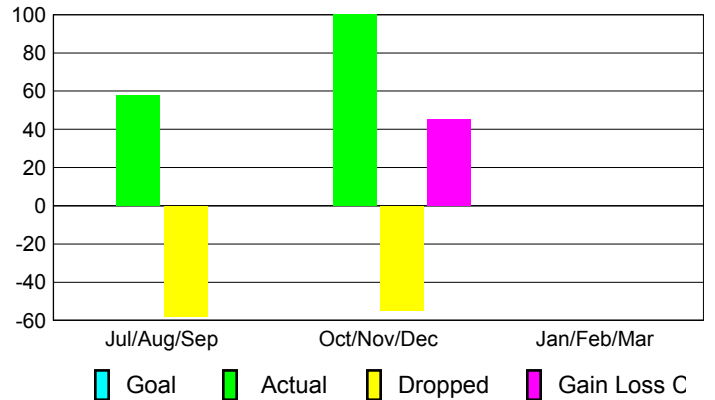

Membership Results 2012-2013

Goal, New, Dropped, Gain/Loss

Comparison of Membership Gain/Loss

Current Year Compared to the Previous Year