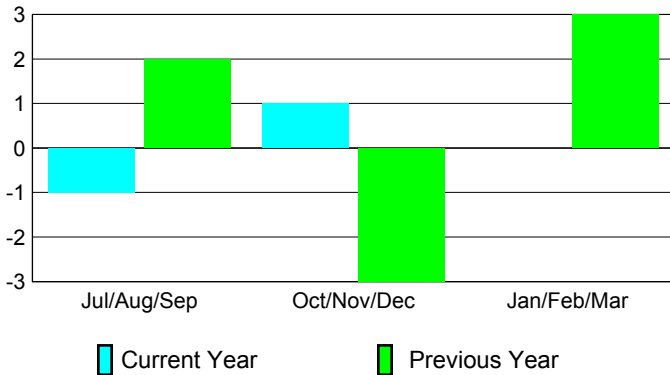

2012-2013 GMT Reports for District (or Undistricted) **District 301D2**

GMT: Doctor DATUK K NAGARATNA

Location: PHILIPPINES

GMT CA: 5

CLUBS

Club Results
2012-2013

Clubs
2011-2012

Month	New Club Goal	Actual New Clubs	Actual Dropped Clubs	Gain/Loss of Clubs	Gain/Loss of Clubs
Jul/Aug/Sep		0	-1	-1	2
Oct/Nov/Dec		2	-1	1	-3
Jan/Feb/Mar					3
Totals		2	-2	0	2

Club Results 2012-2013

Goal, New, Dropped, Gain/Loss

Comparison of Club Gain/Loss

Current Year Compared to the Previous Year

YTD Status Quo Clubs 2012-2013

Status Quo Clubs Compared to Status Quo Members

MEMBERSHIP